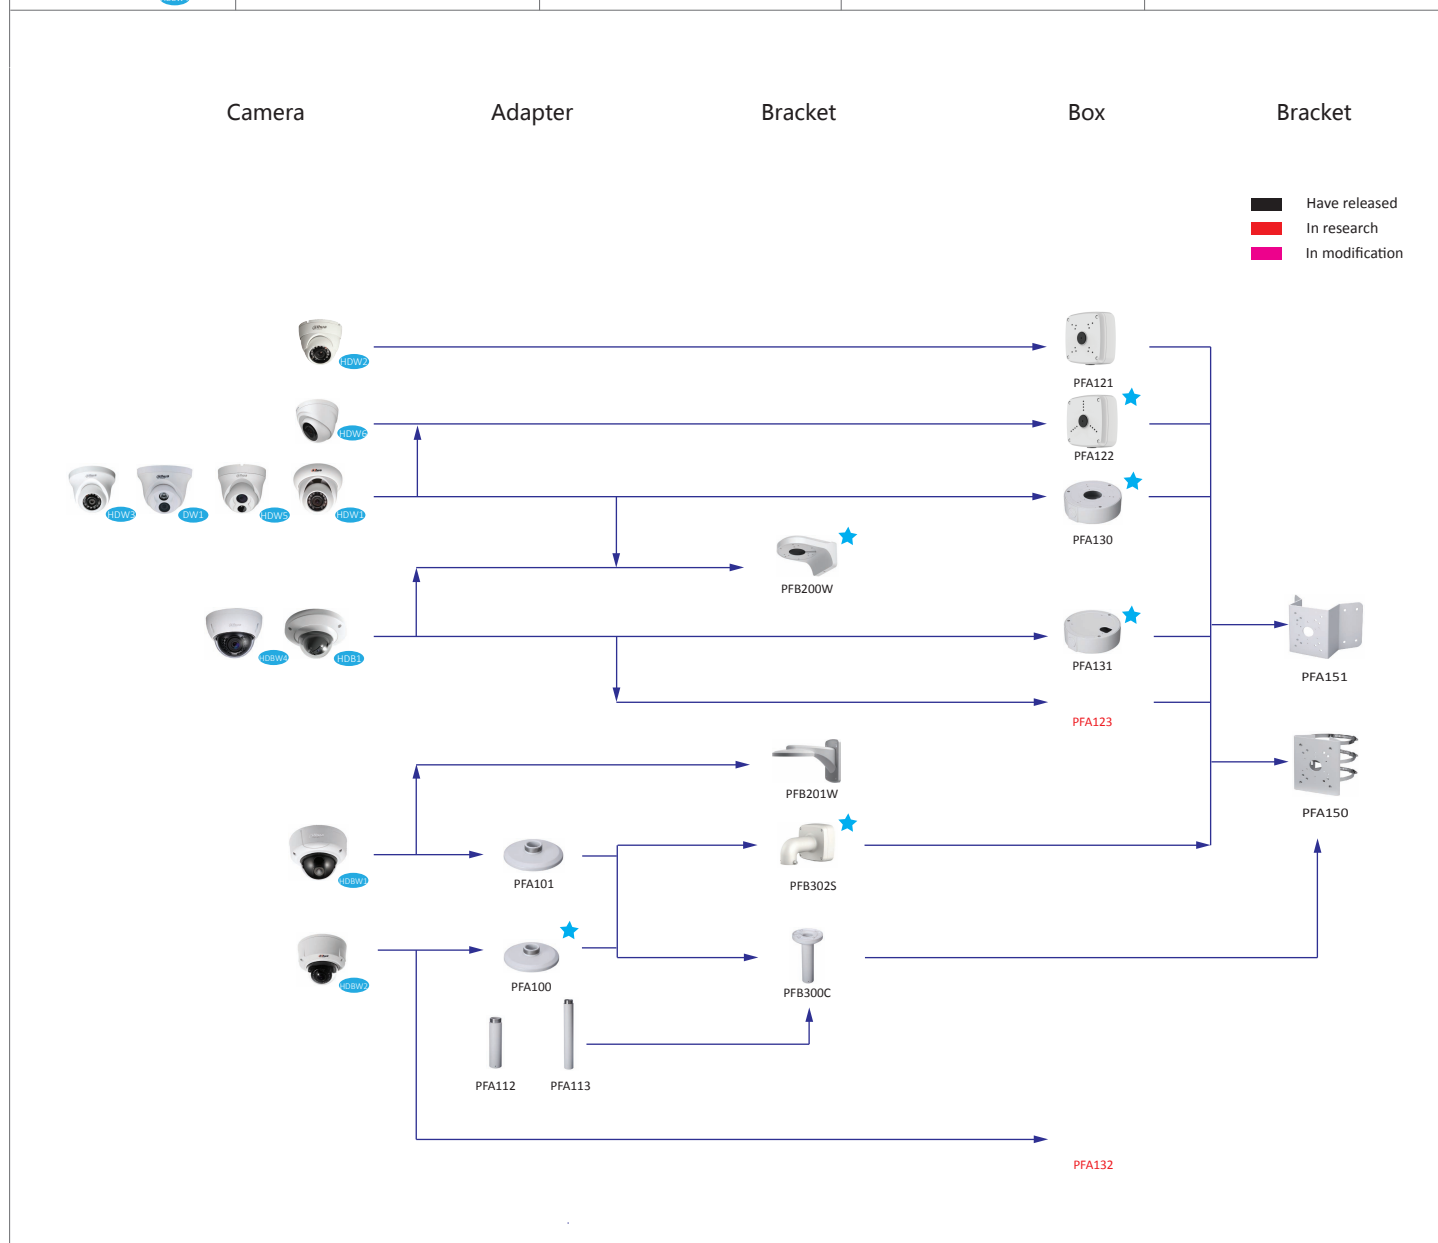

Shape	Analog	HDCVI	Network	HDSDI
	FW161/171/181/191G	HFW1100/2100/2200S	HFW1000/1200/1100/1105/2100/3200/4100/4200/4300S	HFW2200S
			HFW3100/3101/3200/3202/3300/3301/5100/5200/5202/5300/5302/5502C HFW5100/5200/5300C-L	HFW3200C
	F581/781/681/481E, F480F	HF3101, HF3101E	HF3100/3101/3110/3200/ 3300/3301/3500/5100/5200	HF3200
			HF8281/8301E	
			HFW3110/3300	
			HFW5100/5200-IRA	
	FW171/181/191D, FW480D, FW480H	HFW2100/2200B	HFW1100/1105/2200	
	FW181/191J	HFW2100/2200D	HFW2200D	
			HFW5100/5200D	
	FW181/191I	HFW2100/2200E	HFW4100/4200/4300E	
	FW191/481/581/781I	HFW3103E	HFW5100/5200/5300E(-Z/VF), HFW8301E(-Z), HFW5200E-Z12	
	FW181R	HFW1100R		
	FW480C			
	FW171/480			

Shape	Zoom
	SDZ2030EB-N, SDZ1018/2020B-N, SDZ1020/2020/2030S-N

Selection of dome cameras

Shape	Analog	HDCVI	Network	HDSDI
	DB480C		HD1100/1105/2200/2205C, HD2100, HDB3200/4100/4200/4300C, HDB4100/4200/4300C-A	
	DW161/181/191H			
	DW171/181/191E, DW171F, DW480E	HDW1100/2100/2200S	HDW2100, HDW1100/1105/2200/3200/4100/4200/4300S	HDW2200S
		HDW1100/2100/2200M		
		HDW1100C		
	DW181/191/481M		HDW4100/4200/4300C	
	DW181R	HDW1100R		
	DB(W)480/581B, DBW481B		HDB(W)3300	HDB(W)3200
		HDB(W)3103	HDB(W)3100/3101/3200/3202/3301/5100/5200/5202/5300/5302/5502, HDB(W)8301(-Z)	
			HDBW1000/1200E(-S), HDBW4100/4200/4300E(-S/-AS)	

Notes :

1. PTZ dome cameras have the standard configurations, and the configurations have been as follows.