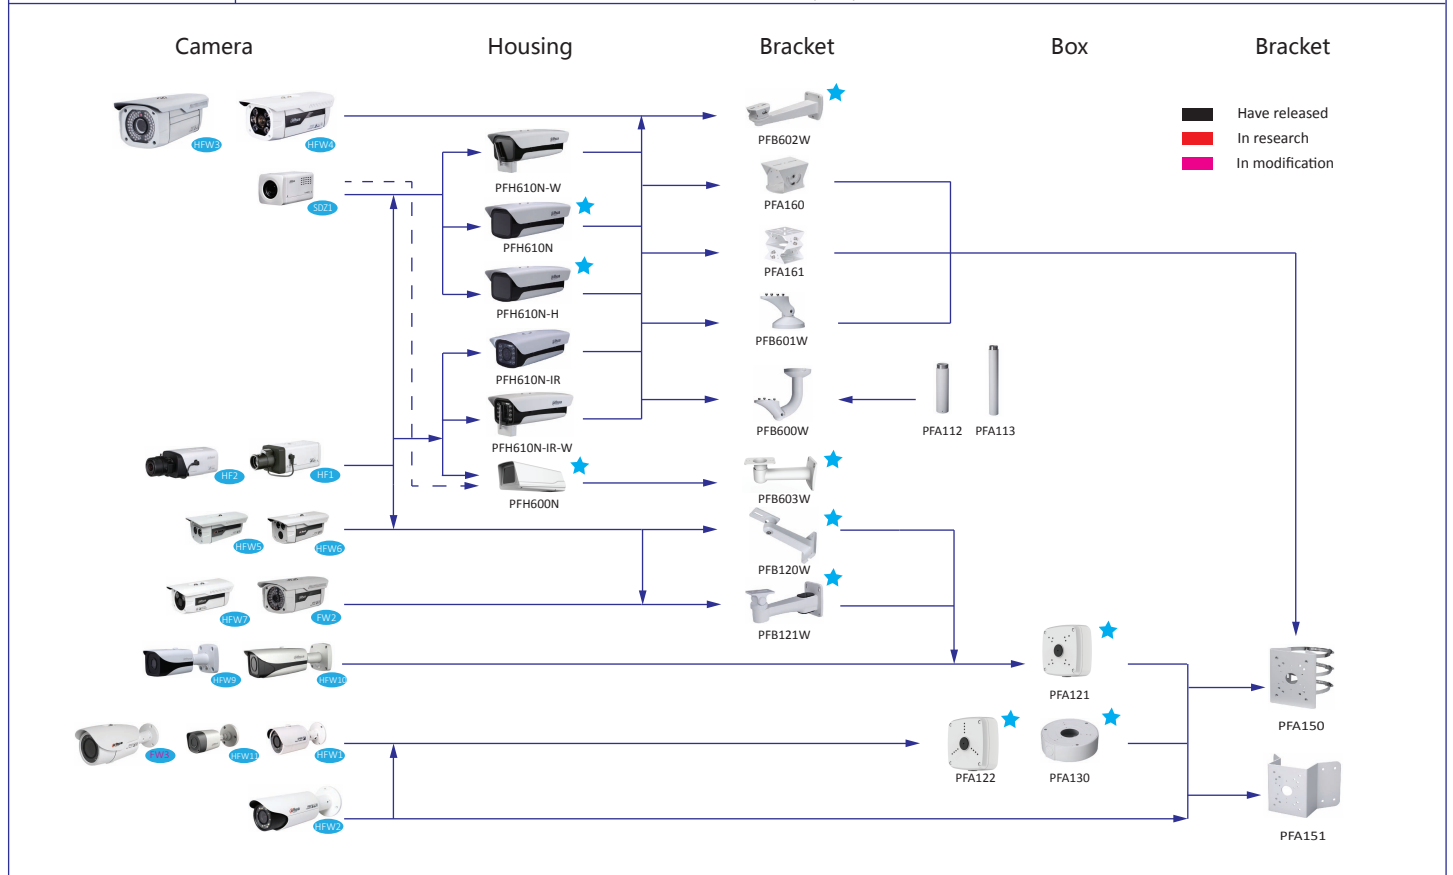

Shape	Analog	HDCVI	Network	HDSDI
	FW161/171/181/191G	HFW1100/2100/2200S	HFW1000/1200/1100/1105/2100/3200/4100/4200/4300S	HFW2200S
			HFW3100/3101/3200/3202/3300/3301/5100/5200/5202/5300/5302/5502C HFW5100/5200/5300C-L	HFW3200C
	F581/781/681/481E, F480F	HF3101, HF3101E	HF3100/3101/3110/3200/ 3300/3301/3500/5100/5200	HF3200
			HF8281/8301E	
			HFW3110/3300	
			HFW5100/5200-IRA	
	FW171/181/191D, FW480D, FW480H	HFW2100/2200B	HFW1100/1105/2200	
	FW181/191J	HFW2100/2200D	HFW2200D	
			HFW5100/5200D	
	FW181/191I	HFW2100/2200E	HFW4100/4200/4300E	
	FW191/481/581/781I	HFW3103E	HFW5100/5200/5300E(-Z/VF), HFW8301E(-Z), HFW5200E-Z12	
	FW181R	HFW1100R		
	FW480C			
	FW171/480			

Shape	Zoom
	SDZ2030EB-N, SDZ1018/2020B-N, SDZ1020/2020/2030S-N

Selection of dome cameras

Shape	Analog	HDCVI	Network	HDSDI
	DB480C		HD1100/1105/2200/2205C, HD2100, HDB3200/4100/4200/4300C, HDB4100/4200/4300C-A	
	DW161/181/191H			
	DW171/181/191E, DW171F, DW480E	HDW1100/2100/2200S	HDW2100, HDW1100/1105/2200/3200/4100/4200/4300S	HDW2200S
		HDW1100/2100/2200M		
		HDW1100C		
	DW181/191/481M		HDW4100/4200/4300C	
	DW181R	HDW1100R		
	DB(W)480/581B, DBW481B		HDB(W)3300	HDB(W)3200
		HDB(W)3103	HDB(W)3100/3101/3200/3202/3301/5100/5200/5202/5300/5302/5502, HDB(W)8301(-Z)	
			HDBW1000/1200E(-S), HDBW4100/4200/4300E(-S/-AS)	

Notes :

1. PTZ dome cameras have the standard configurations, and the configurations have been as follows.