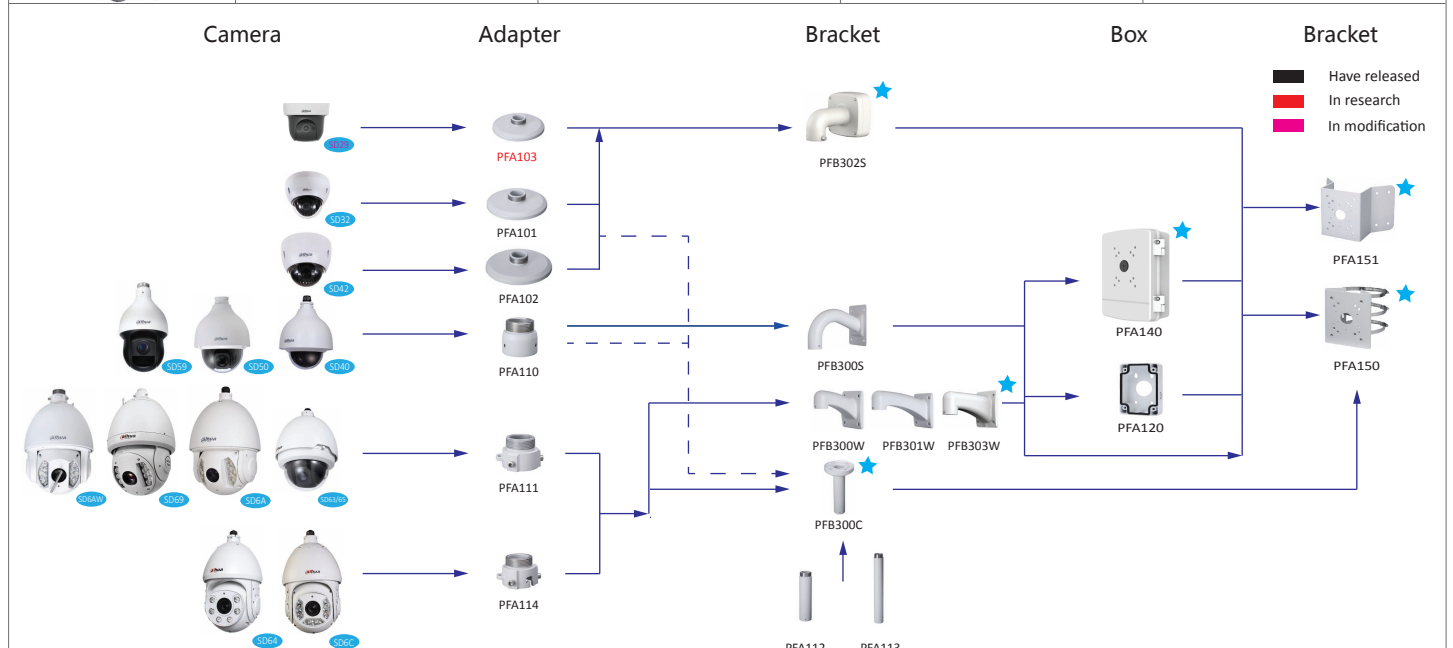

Shape	Zoom
	SDZ2030EB-N, SDZ1018/2020B-N, SDZ1020/2020/2030S-N

Selection of dome cameras

Shape	Analog	HDCVI	Network	HDSDI
	DB480C		HD1100/1105/2200/2205C, HD2100, HDB3200/4100/4200/4300C, HDB4100/4200/4300C-A	
	DW161/181/191H			
	DW171/181/191E, DW171F, DW480E	HDW1100/2100/2200S	HDW2100, HDW1100/1105/2200/3200/4100/4200/4300S	HDW2200S
		HDW1100/2100/2200M		
		HDW1100C		
	DW181/191/481M		HDW4100/4200/4300C	
	DW181R	HDW1100R		
	DB(W)480/581B, DBW481B		HDB(W)3300	HDB(W)3200
		HDB(W)3103	HDB(W)3100/3101/3200/3202/3301/5100/5200/5202/5300/5302/5502, HDB(W)8301(-Z)	
			HDBW1000/1200E(-S), HDBW4100/4200/4300E(-S/-AS)	

Selection of PTZ dome cameras

Shape	PTZ Dome			
	Analog	HDCVI	Network	HDSDI
			SD3282D-GN	
	SD4223/23C-H	SD42112/212I-HC	SD42212S-HN	
	SD4023/23C-H	SD40112/212I-HC	SD40212S-HN	
	SD5023E/36E-H	SD50120I-HC , SD50220I-HC	SD50120S-HN , SD50220S/230S-HN	
	SD5923C/23E/36E-H	SD59120/212/220/230I-HC	SD59120/212/220/230S-HN	
	SD6923/23E/30/36/ 36E/63E/66E/70-H, SD6923/30/36/36E/ 65E/66E/70-G		SD6980/80C/81/81B/81C-HN, SD6982/82A/82C-HN, SD6983A-HN	
	SD6A23E/36E/70-H		SD6A118/120/130-HN, SD6AS220-HN , SD6A220/230-HN, SD6A220/230-HNI, SD6A320-HN	SD6A220/230-HS
			SD6AW130-HN, SD6AW220/230-HN,SD6AW220/230-HNI, SD6AW320-HN	
	SD6323C/23E/30/36/ 36E/63E/65E/66E/ 70-H	SD63120/220I-HC	SD6323C/23E/30/36/ 36E/63E/65E/66E/ 70-HN, SD63120/220/230S-HN	SD6582/82A/82C-HS
	SD6523/23E/30/36/ 36E/63E/65E/66E/ 70-H		SD65118/120/130-HN, SD6580/80C-HN , SD6581B/81/81C-HN, SD65220/230-HN , SD65220/230-HNI, SD6582/82A/82C-HN, SD6582/82A-HNI, SD65320-HN, SD6583A-HN	
	SD6C23C/23E/36E/ 63E/65E/66E/70-H	SD6C120/220I-HC	SD6C120/220/230S-HN	
	SD6423/23C/23E/30/ 36/36E/63E/65E/66E/70-H		SD6423/23C/23E/30/ 36/36E/63E/65E/66E/70-HN	

Notes :

1. PTZ dome cameras have the standard configurations, and the configurations have been as follows.