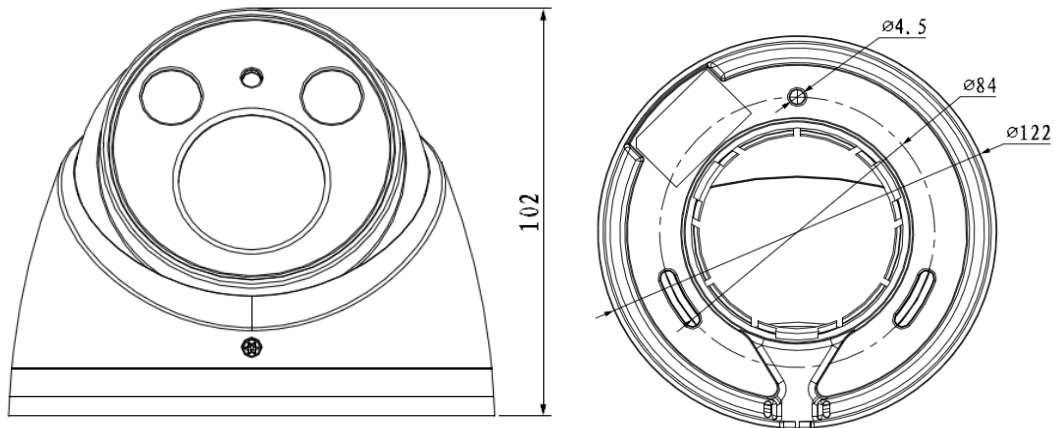

## Technical Specifications

<b>Model</b>	<b>DH-IPC-HDW2320R-Z(S)</b>	
<b>Camera</b>		
Image Sensor	1/3" 3Megapixel progressive scan CMOS	
Effective Pixels	2304(H) × 1296(V)	
Scanning System	Progressive	
Electronic Shutter Speed	Auto/Manual, 1/3(4)~1/100000s	
Min. Illumination	0. 1Lux/F1.4(Color), 0Lux/F1.4(IR on)	
S/N Ratio	More than 50dB	
Video Output	N/A	
<b>Camera Features</b>		
Max. IR LEDs Length	60m	
Day/Night	Auto(ICR)/Color/B/W	
Backlight Compensation	BLC / HLC / DWDR	
White Balance	Auto/Manual	
Gain Control	Auto/Manual	
Noise Reduction	3D	
Privacy Masking	Up to 4 areas	
<b>Lens</b>		
Focal Length	2.7mm~12mm	
Max Aperture	F1.4	
Focus Control	Auto	
Angle of View	H: 85°~27°	
Lens Type	Motorized lens	
Mount Type	Board-in Type	
<b>Video</b>		
Compression	H.264/ H.264H/ H.264B/ MJPEG	
Resolution	3M(2304x1296)/1080P(1920x1080)/720P(1280×720)/D1(704×576/704×480) /CIF(352×288/352×240)	
Frame Rate	Main Stream	3M(1~20fps),1080P/720P(1 ~ 25/30fps)
	Sub Stream	D1/CIF(1 ~ 25/30fps)
Bit Rate	H.264: 16K ~ 10Mbps	
<b>Audio</b>		
Compression	N/A	
Interface	N/A	
<b>Network</b>		
Ethernet	RJ-45 (10/100Base-T)	
Wi-Fi	N/A	
Protocol	IPv4/IPv6, HTTP, HTTPS, SSL, TCP/IP, UDP, UPnP, ICMP, IGMP, SNMP, RTSP, RTP, SMTP, NTP, DHCP, DNS, PPPOE, DDNS, FTP, IP Filter, QoS, Bonjour	
Compatibility	ONVIF,PSIA,CGI	
Max. User Access	20 users	

## DH-IPC-HDW2320R-Z(S)

Smart Phone	iPhone, iPad, Android, Windows Phone
<b>Auxiliary Interface</b>	
Memory Slot	Micro SD,Max 128GB(only for -ZS)
RS485	N/A
Alarm	N/A
PIR Sensor Range	N/A
<b>General</b>	
Power Supply	DC12V, PoE (802.3af)
Power Consumption	Max 7.5W
Working Environment	-30°C~+60°C, Less than 95% RH
Ingress Protection	IP67
Vandal Resistance	N/A
Dimensions	Φ122mm x 102mm
Weight	0.55Kg

## Dimensions (mm)